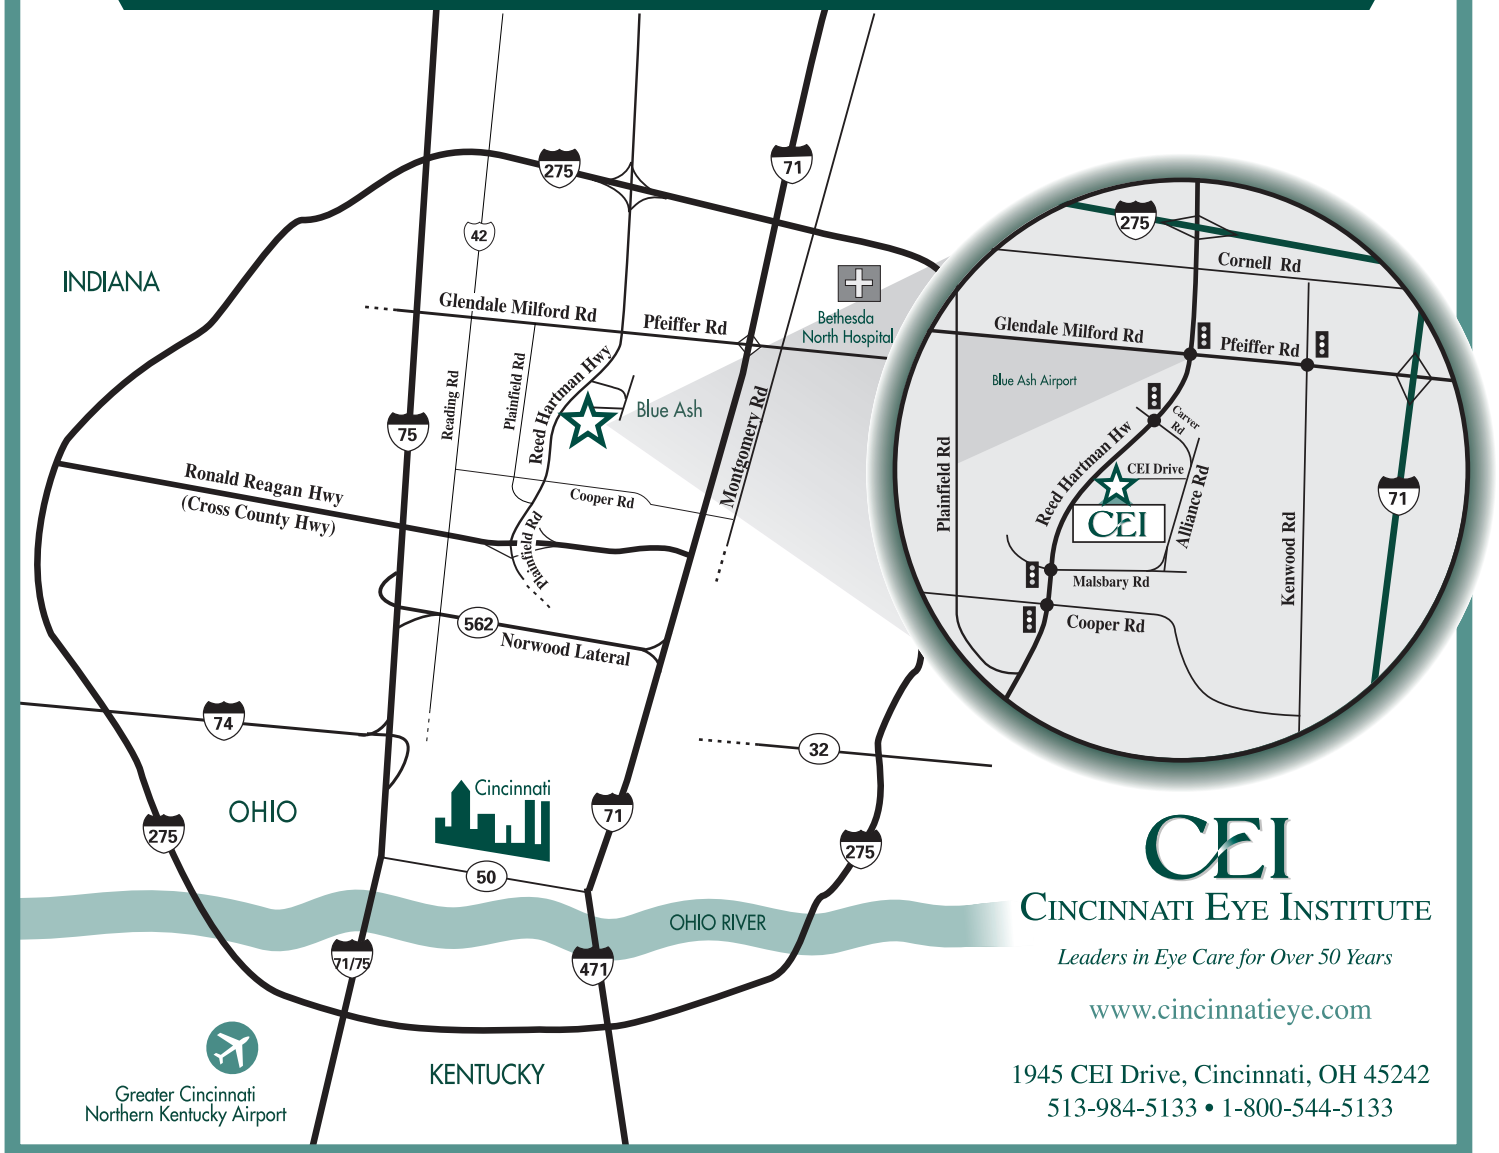

CEI REGIONAL FACILITY

DIRECTIONS TO 1945 CEI Drive

CEI
CINCINNATI EYE INSTITUTE

Leaders in Eye Care for Over 50 Years

www.cincinnatieye.com

1945 CEI Drive, Cincinnati, OH 45242
513-984-5133 • 1-800-544-5133

Traveling I-75 – NORTH

- Take I – 75 N
- MERGE onto RONALD REAGAN / CROSS COUNTY HWY / OH – 126 E via EXIT 10 A – go 4.3 miles
- Take the PLAINFIELD RD EXIT
- Turn LEFT onto PLAINFIELD RD go 0.3 miles
- PLAINFIELD RD goes Left Do NOT turn STAY STRAIGHT to go onto REED HARTMAN HWY– go 1.3 miles
- Turn RIGHT onto CARVER RD – go <0.1 miles
- Bear RIGHT onto ALLIANCE RD – go 0.1 miles
- Turn RIGHT onto CEI DRIVE – go 0.1 miles
- End at 1945 CEI DRIVE
- If you are traveling East Ronald Reagan Highway follow the directions above from the Merge onto Ronald Reagan Highway

Traveling I-75 – SOUTH

- Take I – 75 S
- Merge onto I- 275 E via EXIT 16 toward I –71 / COLUMBUS – go 5.9 miles
- Merge onto I – 71 S via EXIT 49 toward CINCINNATI – go 1.7 miles
- Take the PFEIFFER RD exit – EXIT 15
- Turn RIGHT onto PFEIFFER RD – go 0.4 miles
- Turn LEFT onto REED HARTMAN HWY – go 0.4 miles
- Turn LEFT onto CARVER RD – go <0.1 miles
- Bear RIGHT onto ALLIANCE RD – go 0.1 miles
- Turn RIGHT onto CEI DRIVE – go 0.1 miles
- End at 1945 CEI DRIVE

Traveling I-71 – NORTH

- Take I – 71 N
- Take the PFEIFFER RD exit – EXIT 15
- Turn LEFT onto PFEIFFER RD – go 0.5 miles
- Turn LEFT onto REED HARTMAN HWY – go 0.4 miles
- Turn LEFT onto CARVER RD – go <0.1 miles
- Bear RIGHT onto ALLIANCE RD – go 0.1 miles
- Turn RIGHT onto CEI DRIVE – go 0.1 miles
- End at 1945 CEI DRIVE

Traveling I-71 – SOUTH

- Take I – 71 S
- Take the PFEIFFER RD exit – EXIT 15
- Turn RIGHT onto PFEIFFER RD – go 0.4 miles
- Turn LEFT onto REED HARTMAN HWY – go 0.4 miles
- Turn LEFT onto CARVER RD – go <0.1 miles
- Bear RIGHT onto ALLIANCE RD – go 0.1 miles
- Turn RIGHT onto CEI DRIVE – go 0.1 miles
- End at 1945 CEI DRIVE

10494 Montgomery Rd. to 1945 CEI Drive

- Turn LEFT onto MONTGOMERY RD – go 0.1 miles
- Turn RIGHT onto PFEIFFER RD – go 1.6 miles
- Turn LEFT onto REED HARTMAN HWY – go 0.4 miles
- Turn LEFT onto CARVER RD – go <0.1 miles
- Bear RIGHT onto ALLIANCE RD – go 0.1 miles
- Turn RIGHT onto CEI DRIVE – go 0.1 miles
- End at 1945 CEI DRIVE

From Greater Cincinnati Northern Kentucky Airport

- Merge onto KY-212 N via the ramp on the LEFT toward I-275 / CINCINNATI / I-75 / I-71
- Merge onto I-275 E toward I-71 / CINCINNATI / I-75 / LEXINGTON / LOUISVILLE – go 3.3 miles
- Merge onto I-71 N via EXIT 84 toward CINCINNATI – go 23.1 miles
- Take the PFEIFFER RD exit – EXIT 15
- Turn LEFT onto PFEIFFER RD – go 0.5 miles
- Turn LEFT onto REED HARTMAN HWY – go 0.4 miles
- Turn LEFT onto CARVER RD – go <0.1 miles
- Bear RIGHT onto ALLIANCE RD – go 0.1 miles
- Turn RIGHT onto CEI DRIVE – go 0.1 miles
- End at 1945 CEI DRIVE