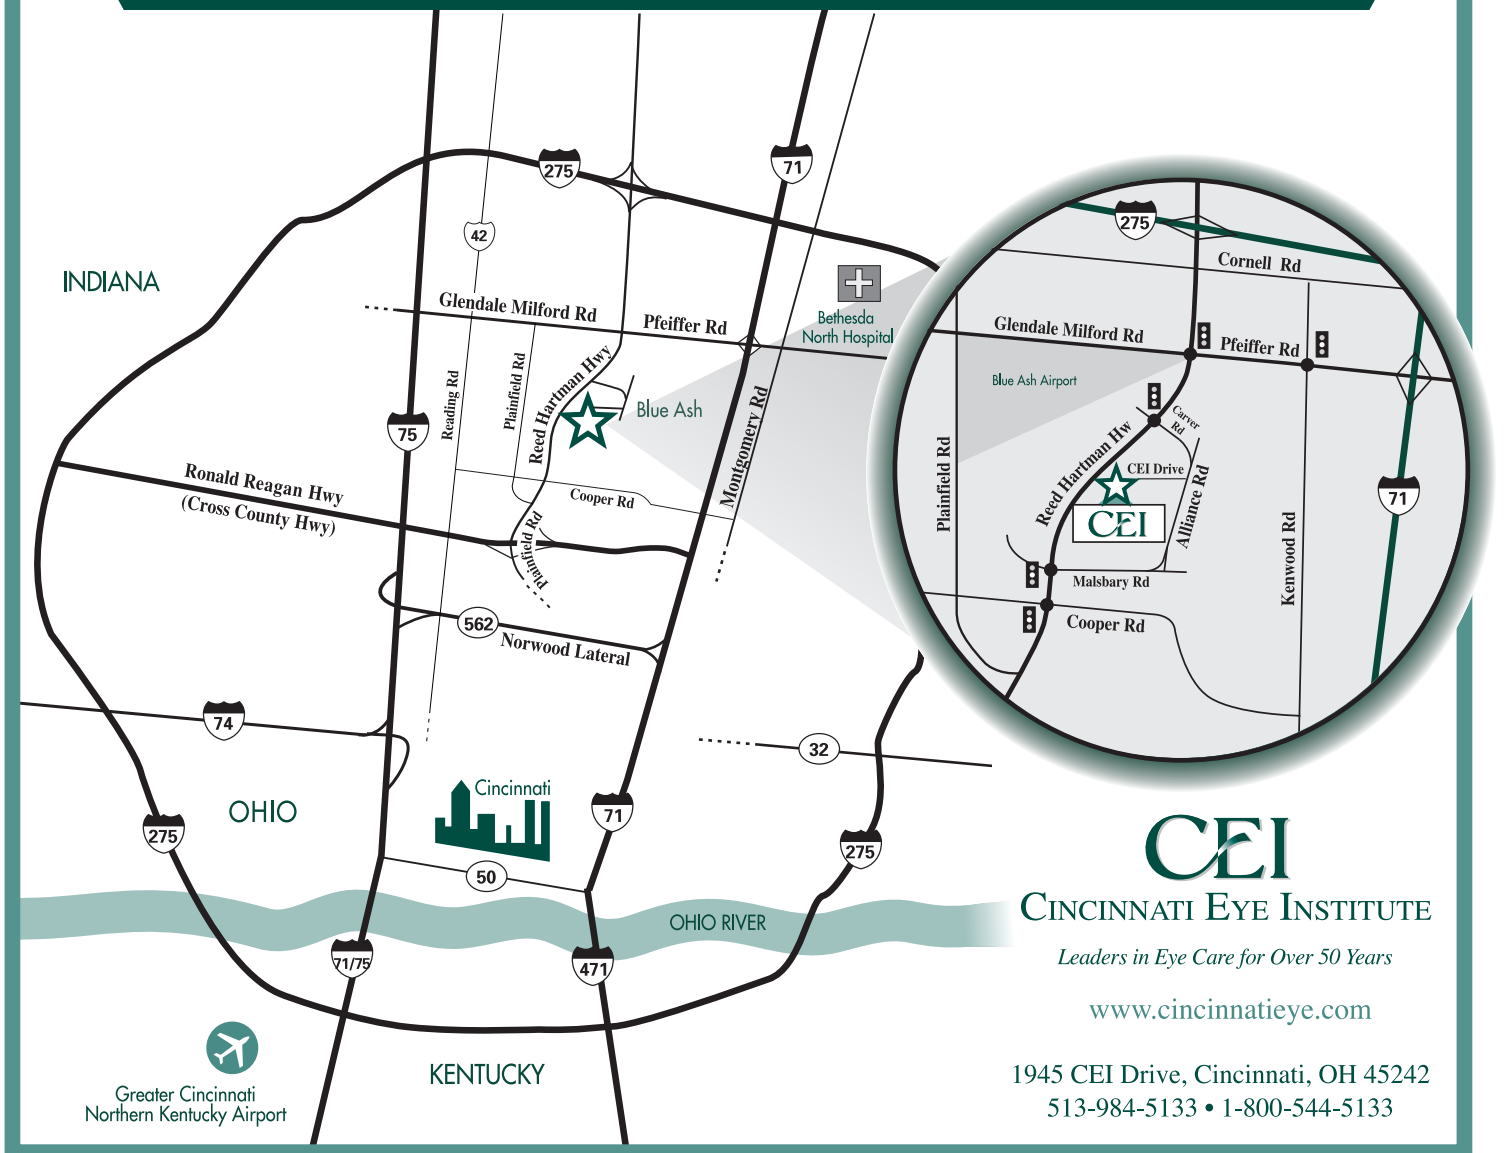

CEI REGIONAL FACILITY

DIRECTIONS TO 1945 CEI Drive

CEI
CINCINNATI EYE INSTITUTE

Leaders in Eye Care for Over 50 Years

www.cincinnatieye.com

1945 CEI Drive, Cincinnati, OH 45242
513-984-5133 • 1-800-544-5133

Traveling I-75 – NORTH

- Take I – 75 N
- MERGE onto RONALD REAGAN / CROSS COUNTY HWY / OH – 126 E via EXIT 10 A – go 4.3 miles
- Take the PLAINFIELD RD EXIT
- Turn LEFT onto PLAINFIELD RD go 0.3 miles
- PLAINFIELD RD goes Left Do NOT turn STAY STRAIGHT to go onto REED HARTMAN HWY– go 1.3 miles
- Turn RIGHT onto CARVER RD – go <0.1 miles
- Bear RIGHT onto ALLIANCE RD – go 0.1 miles
- Turn RIGHT onto CEI DRIVE – go 0.1 miles
- End at 1945 CEI DRIVE
- If you are traveling East Ronald Reagan Highway follow the directions above from the Merge onto Ronald Reagan Highway

Traveling I-75 – SOUTH

- Take I – 75 S
- Merge onto I- 275 E via EXIT 16 toward I –71 / COLUMBUS – go 5.9 miles
- Merge onto I – 71 S via EXIT 49 toward CINCINNATI – go 1.7 miles
- Take the PFEIFFER RD exit – EXIT 15
- Turn RIGHT onto PFEIFFER RD – go 0.4 miles
- Turn LEFT onto REED HARTMAN HWY – go 0.4 miles
- Turn LEFT onto CARVER RD – go <0.1 miles
- Bear RIGHT onto ALLIANCE RD – go 0.1 miles
- Turn RIGHT onto CEI DRIVE – go 0.1 miles
- End at 1945 CEI DRIVE

Traveling I-71 – NORTH

- Take I – 71 N
- Take the PFEIFFER RD exit – EXIT 15
- Turn LEFT onto PFEIFFER RD – go 0.5 miles
- Turn LEFT onto REED HARTMAN HWY – go 0.4 miles
- Turn LEFT onto CARVER RD – go <0.1 miles
- Bear RIGHT onto ALLIANCE RD – go 0.1 miles
- Turn RIGHT onto CEI DRIVE – go 0.1 miles
- End at 1945 CEI DRIVE

Traveling I-71 – SOUTH

- Take I – 71 S
- Take the PFEIFFER RD exit – EXIT 15
- Turn RIGHT onto PFEIFFER RD – go 0.4 miles
- Turn LEFT onto REED HARTMAN HWY – go 0.4 miles
- Turn LEFT onto CARVER RD – go <0.1 miles
- Bear RIGHT onto ALLIANCE RD – go 0.1 miles
- Turn RIGHT onto CEI DRIVE – go 0.1 miles
- End at 1945 CEI DRIVE

10494 Montgomery Rd. to 1945 CEI Drive

- Turn LEFT onto MONTGOMERY RD – go 0.1 miles
- Turn RIGHT onto PFEIFFER RD – go 1.6 miles
- Turn LEFT onto REED HARTMAN HWY – go 0.4 miles
- Turn LEFT onto CARVER RD – go <0.1 miles
- Bear RIGHT onto ALLIANCE RD – go 0.1 miles
- Turn RIGHT onto CEI DRIVE – go 0.1 miles
- End at 1945 CEI DRIVE

From Greater Cincinnati Northern Kentucky Airport

- Merge onto KY-212 N via the ramp on the LEFT toward I-275 / CINCINNATI / I-75 / I-71
- Merge onto I-275 E toward I-71 / CINCINNATI / I-75 / LEXINGTON / LOUISVILLE – go 3.3 miles
- Merge onto I-71 N via EXIT 84 toward CINCINNATI – go 23.1 miles
- Take the PFEIFFER RD exit – EXIT 15
- Turn LEFT onto PFEIFFER RD – go 0.5 miles
- Turn LEFT onto REED HARTMAN HWY – go 0.4 miles
- Turn LEFT onto CARVER RD – go <0.1 miles
- Bear RIGHT onto ALLIANCE RD – go 0.1 miles
- Turn RIGHT onto CEI DRIVE – go 0.1 miles
- End at 1945 CEI DRIVE